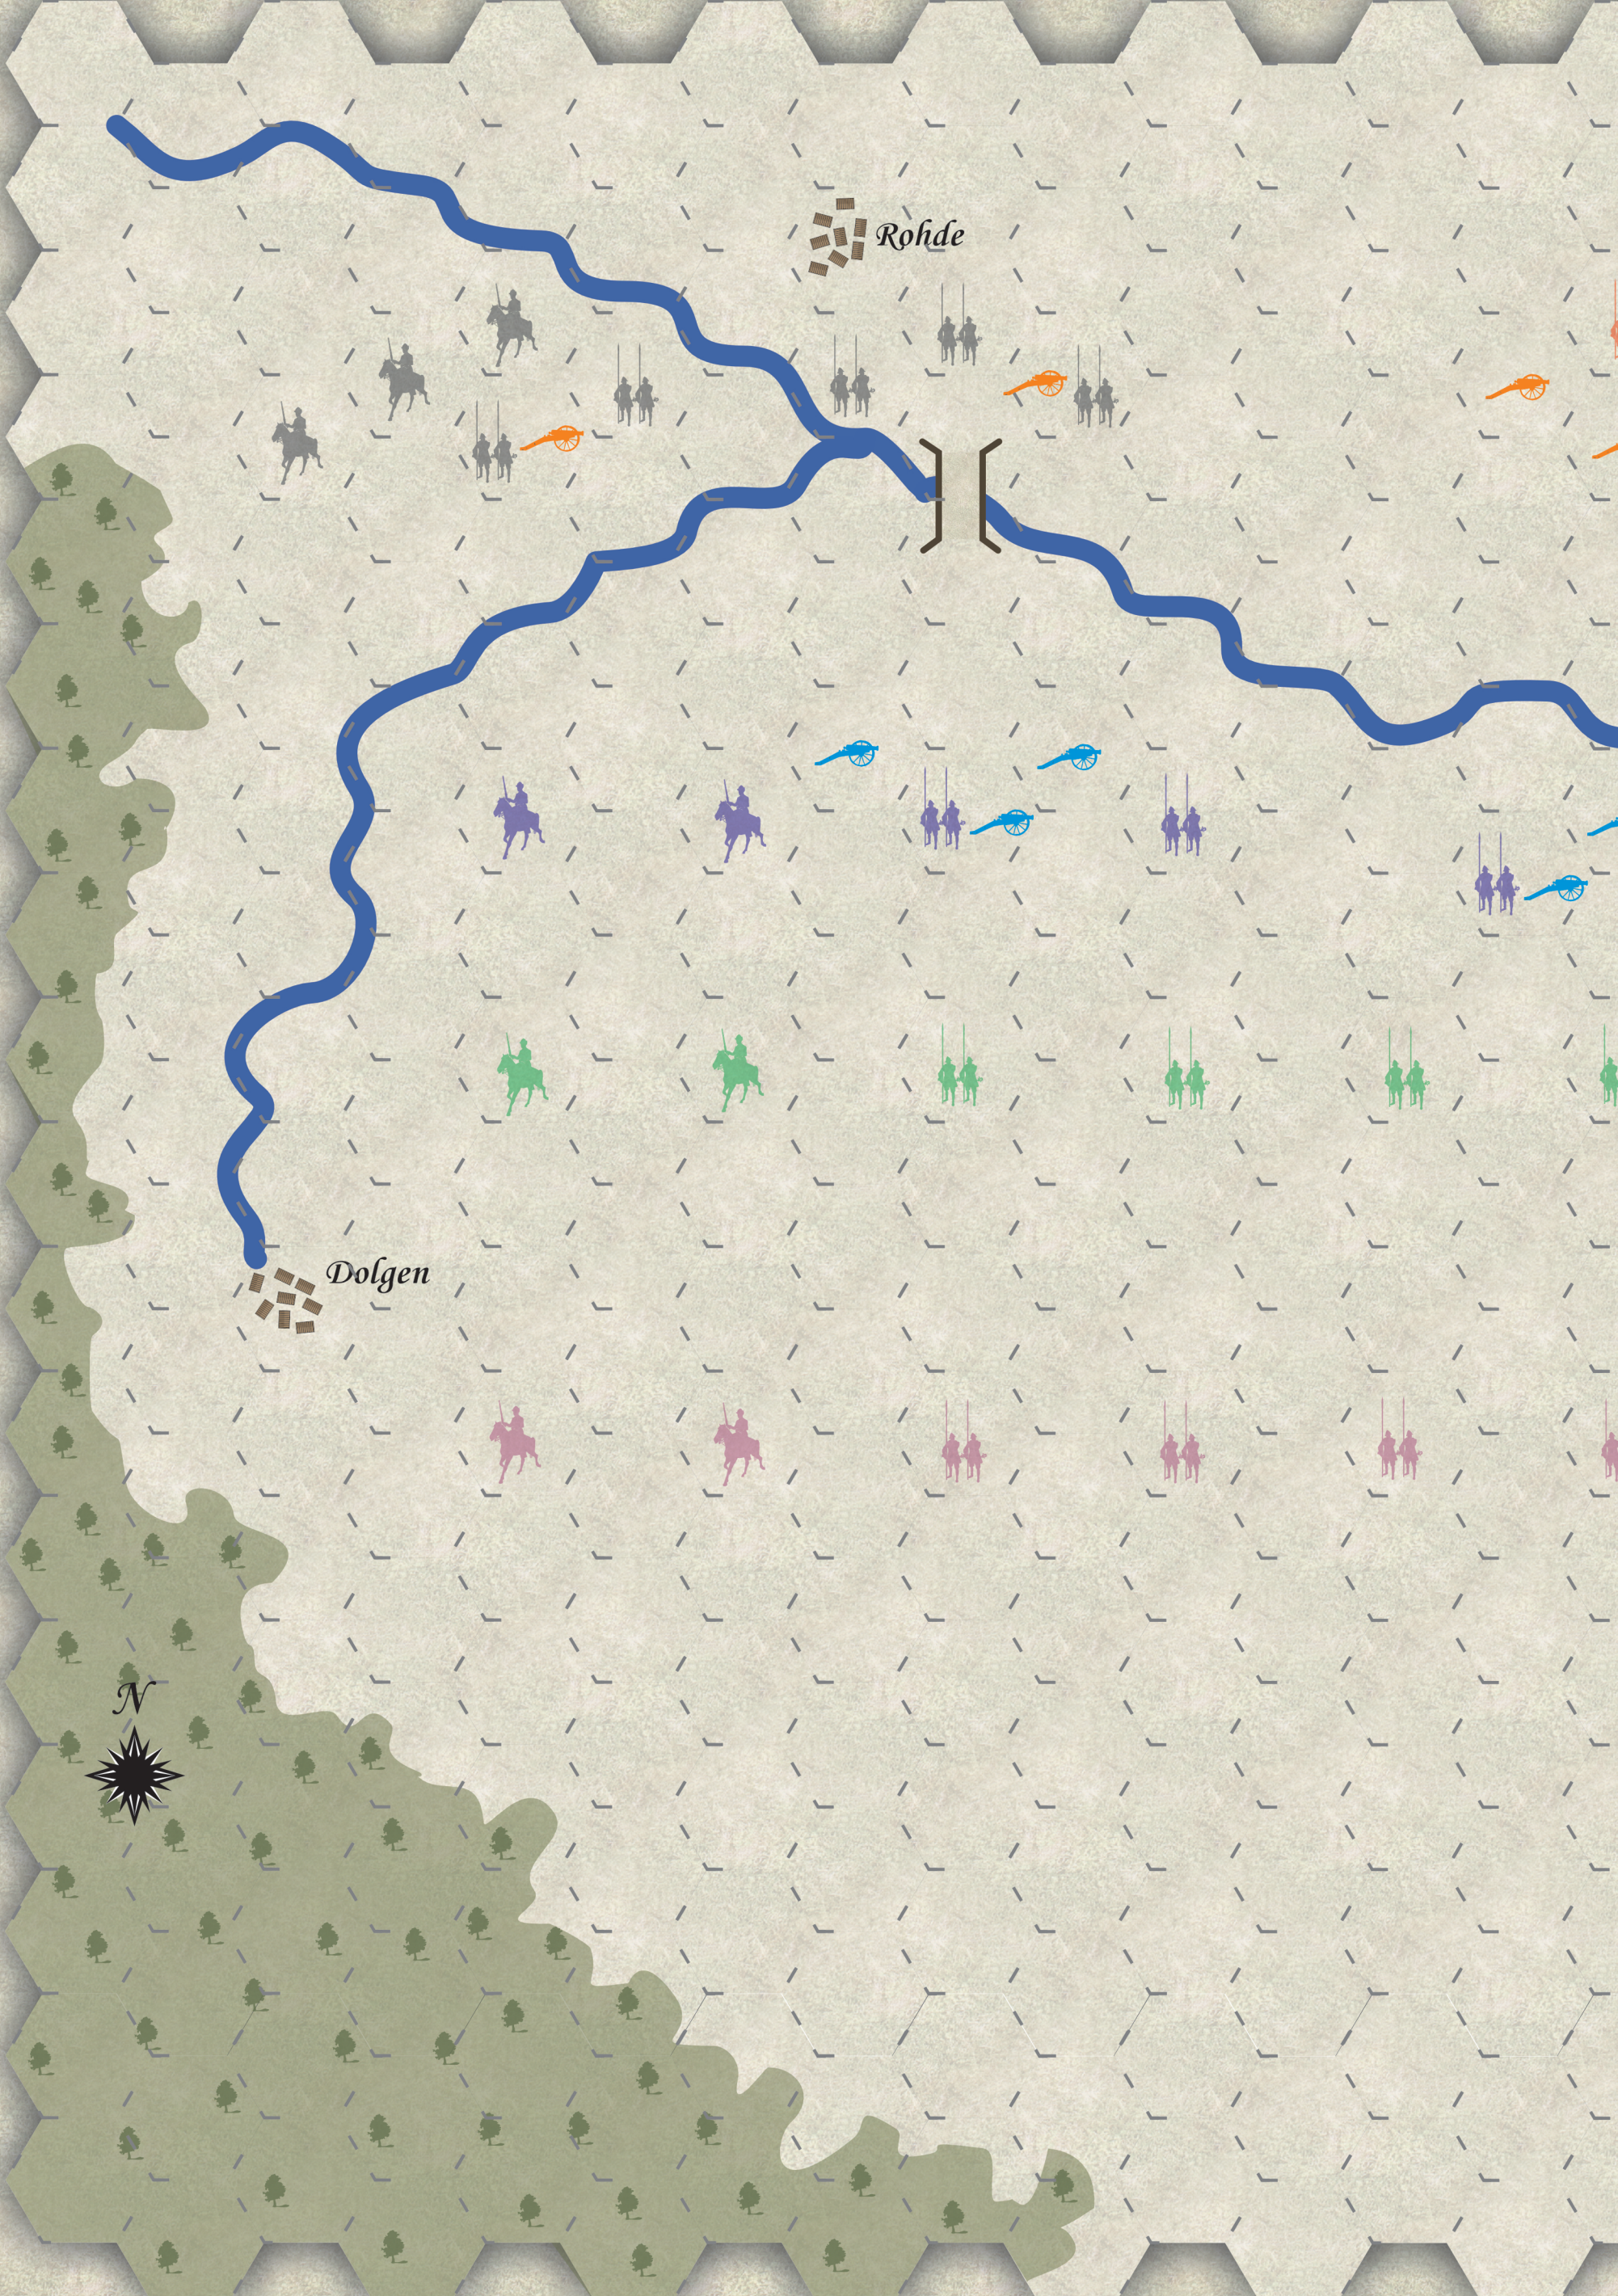

SWORD OF FIRE

The Battle of Lutter: 27 August, 1626

Turn Track	1	2	3	4	5	6	7	8	9	10	11
	12:00	12:30	1:00	1:30	2:00	2:30	3:00	3:30	4:00	4:30	5:00